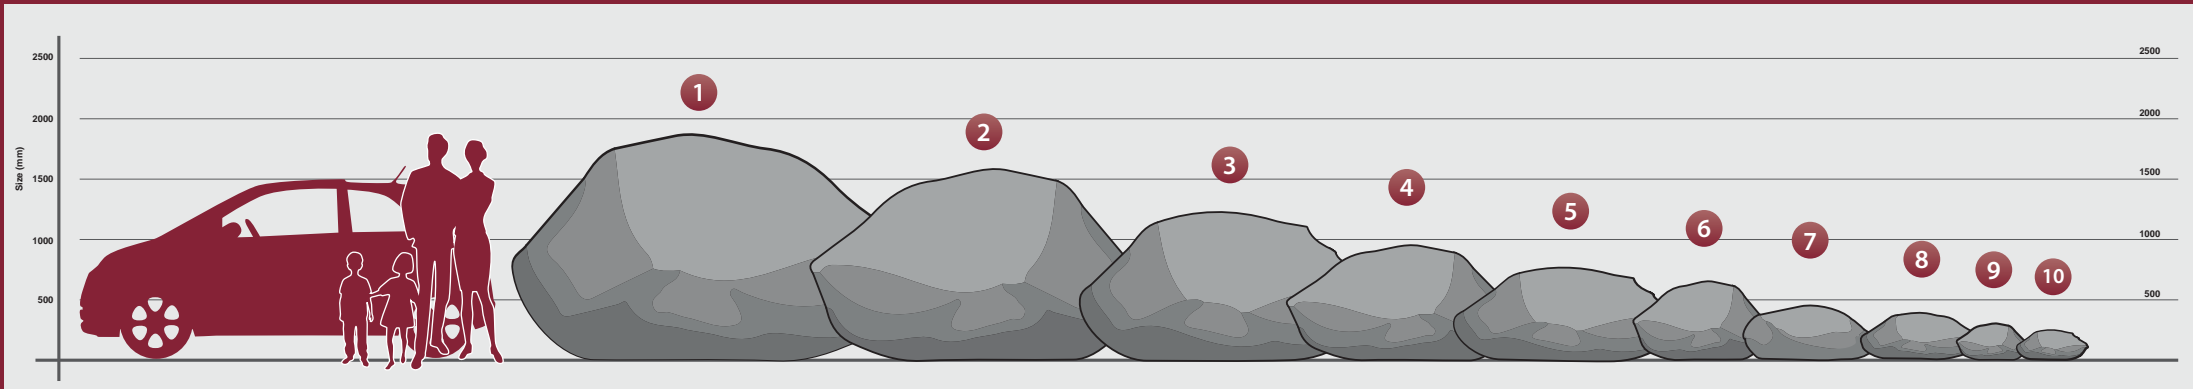

# BOULDERS

\* image for illustration purposes only

Order online at

[www.SpecialistAggregates.com](http://www.SpecialistAggregates.com)

	1	2	3	4	5	6	7	8	9	10
	Granite Feature Boulder - 12 tonne	Granite Feature Boulder - 6-8 tonne	Granite Feature Boulder - 4-6 tonne	Granite Feature Boulder - 2-4 tonne	Granite Feature Boulder - 1-2 tonne	Glacial Boulder 1- Large Rounded	Glacial Boulder 2- Large Rounded	Glacial Boulder 3- Large Rounded	Glacial Boulder 5- Medium Rounded	Glacial Boulder 7- Small Rounded
Product Code	5503	1904	1903	1902	1901	1900	1910	1912	1913	1914
Pack Size	1	1	1	1	1	1	2	3	5	7
Approx' Width										
Approx' Weight	